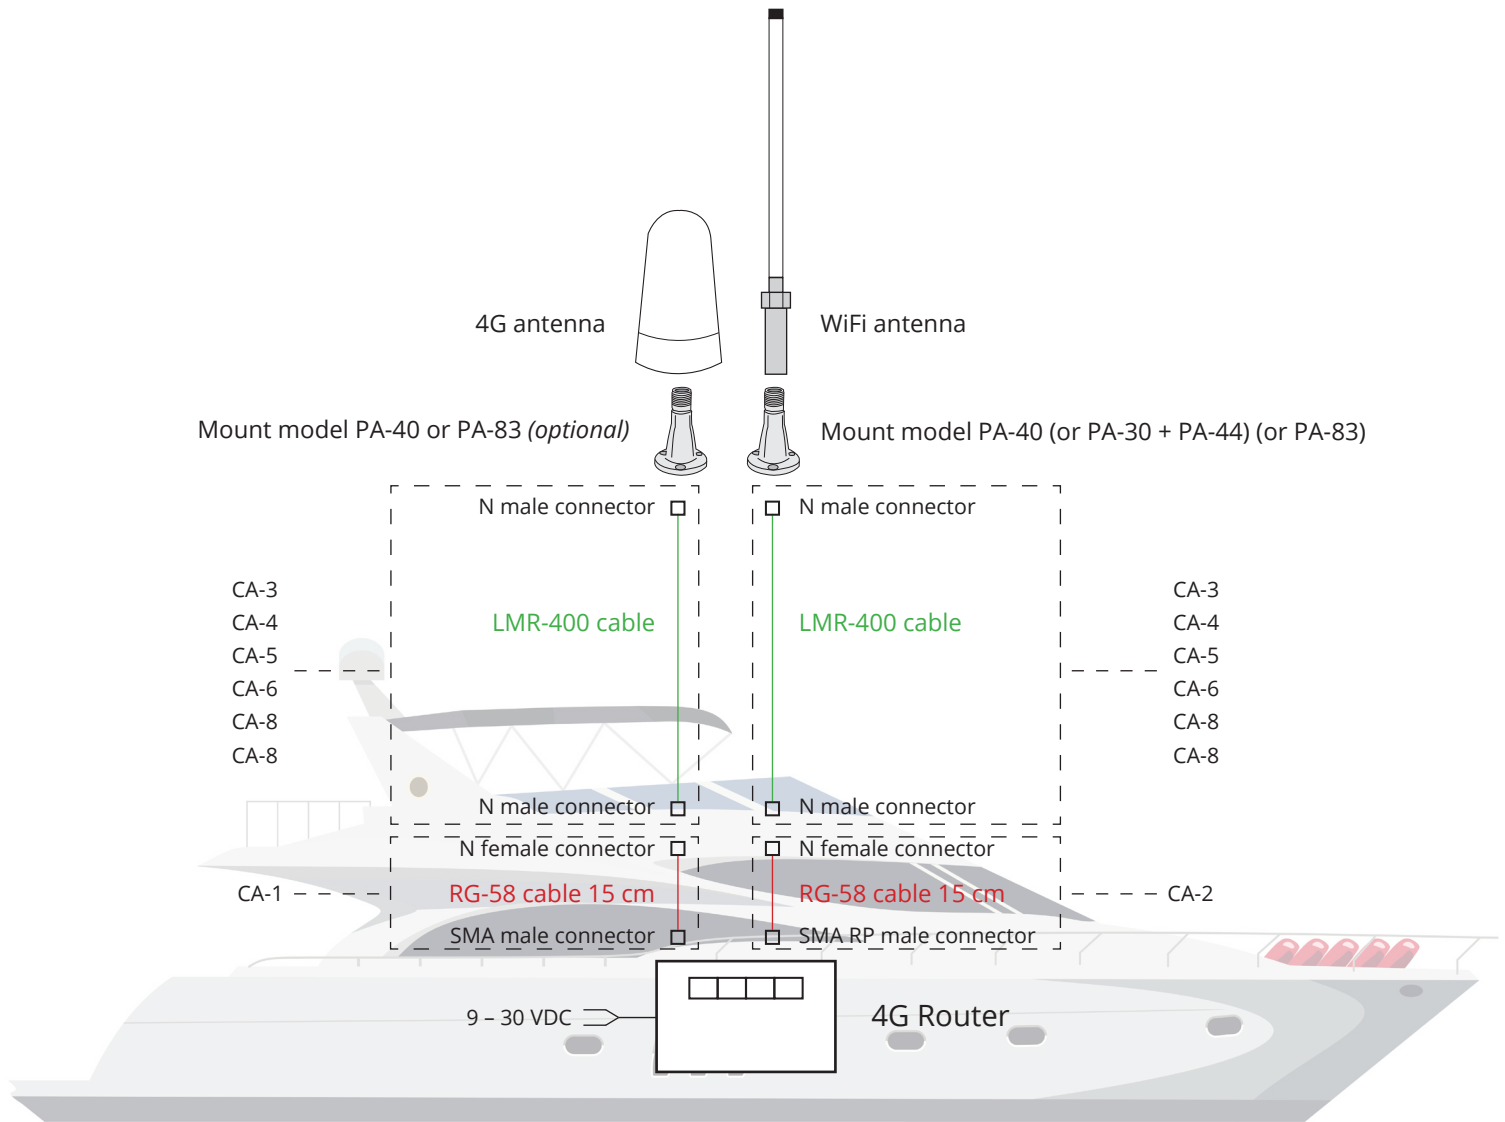

WiFi + 4G onBoard Installation scheme

Cable type LMR-400 with connector N male/N male of different lengths are also available. See table below for your reference.

Item	Description
CA-3	Cable type LMR-400 1 m N male/N male
CA-4	Cable type LMR-400 3 m N male/N male
CA-5	Cable type LMR-400 5 m N male/N male
CA-6	Cable type LMR-400 7 m N male/N male
CA-7	Cable type LMR-400 10 m N male/N male
CA-8	Cable type LMR-400 15 m N male/N male

WiFi onBoard Installation scheme

Cable type LMR-400 with connector N male/N male of different lengths are also available. See table below for your reference.

Item	Description
CA-3	Cable type LMR-400 1 m N male/N male
CA-4	Cable type LMR-400 3 m N male/N male
CA-5	Cable type LMR-400 5 m N male/N male
CA-6	Cable type LMR-400 7 m N male/N male
CA-7	Cable type LMR-400 10 m N male/N male
CA-8	Cable type LMR-400 15 m N male/N male

4G onBoard Installation scheme

Cable type LMR-400 with connector N male/N male of different lengths are also available. See table below for your reference.

Item	Description
CA-3	Cable type LMR-400 1 m N male/N male
CA-4	Cable type LMR-400 3 m N male/N male
CA-5	Cable type LMR-400 5 m N male/N male
CA-6	Cable type LMR-400 7 m N male/N male
CA-7	Cable type LMR-400 10 m N male/N male
CA-8	Cable type LMR-400 15 m N male/N male

4G onBoard Plus Installation scheme

Cable type LMR-400 with connector N male/N male of different lengths are also available. See table below for your reference.

Item	Description
CA-3	Cable type LMR-400 1 m N male/N male
CA-4	Cable type LMR-400 3 m N male/N male
CA-5	Cable type LMR-400 5 m N male/N male
CA-6	Cable type LMR-400 7 m N male/N male
CA-7	Cable type LMR-400 10 m N male/N male
CA-8	Cable type LMR-400 15 m N male/N male