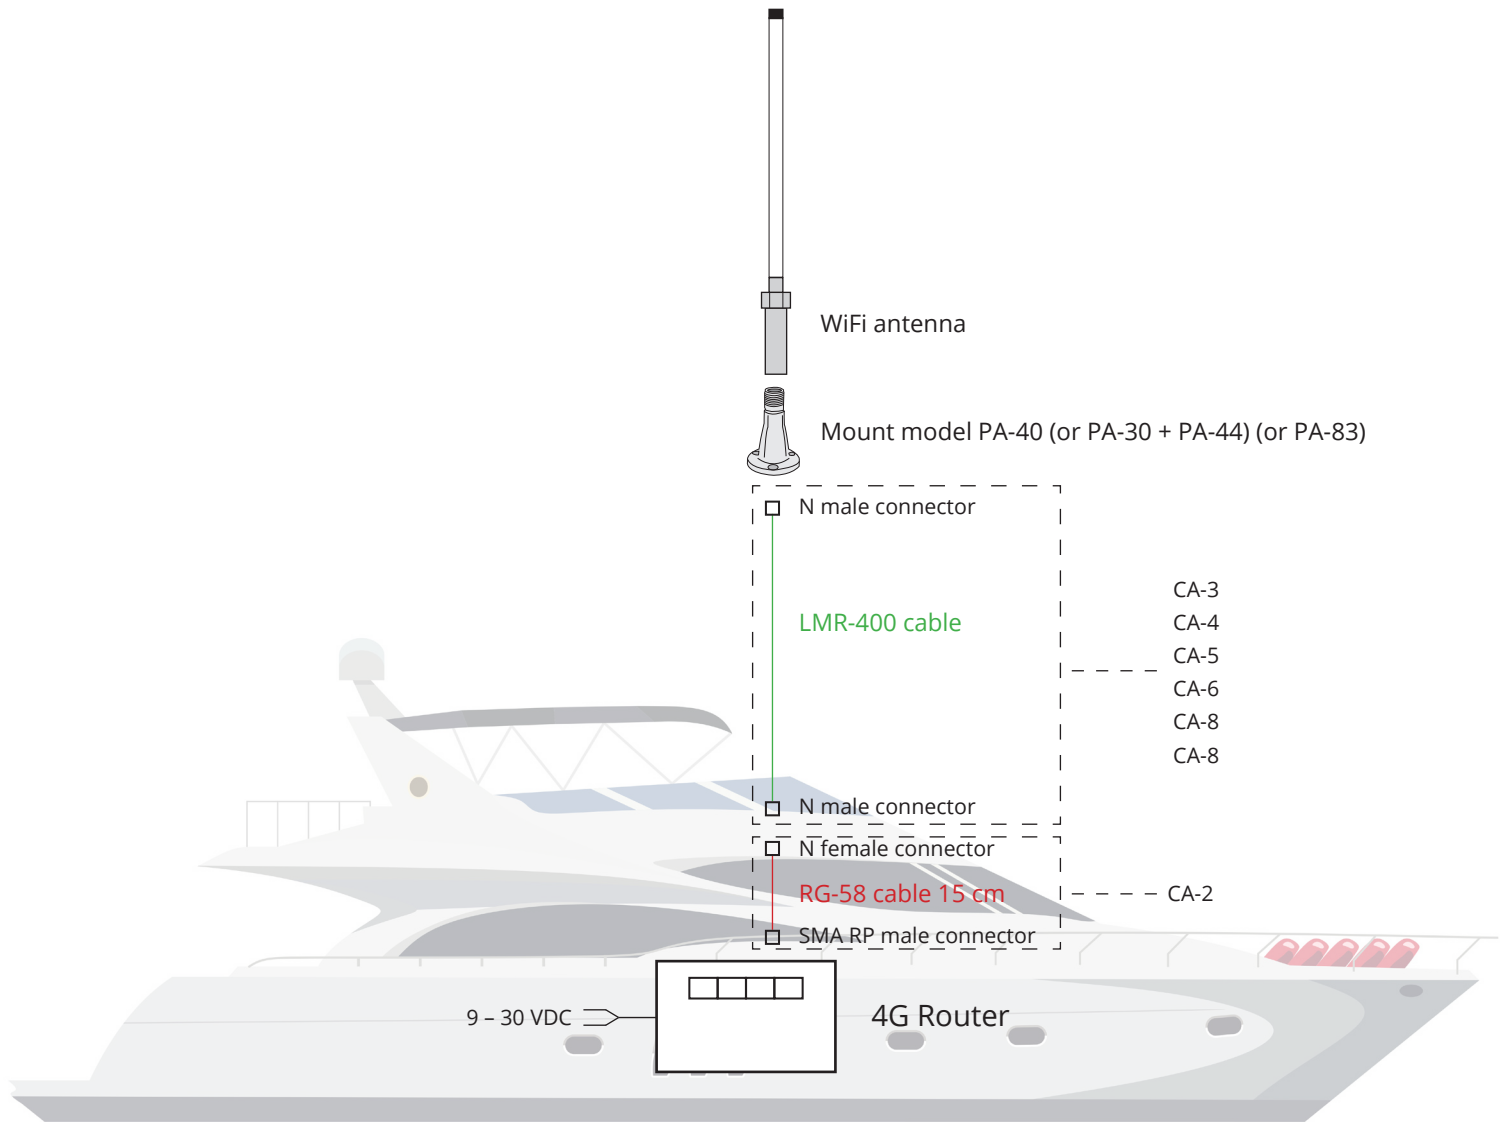

WiFi + 4G onBoard Installation scheme

Cable type LMR-400 with connector N male/N male of different lengths are also available. See table below for your reference.

Item	Description
CA-3	Cable type LMR-400 1 m N male/N male
CA-4	Cable type LMR-400 3 m N male/N male
CA-5	Cable type LMR-400 5 m N male/N male
CA-6	Cable type LMR-400 7 m N male/N male
CA-7	Cable type LMR-400 10 m N male/N male
CA-8	Cable type LMR-400 15 m N male/N male

WiFi onBoard Installation scheme

Cable type LMR-400 with connector N male/N male of different lengths are also available. See table below for your reference.

Item	Description
CA-3	Cable type LMR-400 1 m N male/N male
CA-4	Cable type LMR-400 3 m N male/N male
CA-5	Cable type LMR-400 5 m N male/N male
CA-6	Cable type LMR-400 7 m N male/N male
CA-7	Cable type LMR-400 10 m N male/N male
CA-8	Cable type LMR-400 15 m N male/N male

4G onBoard Installation scheme

Cable type LMR-400 with connector N male/N male of different lengths are also available. See table below for your reference.

Item	Description
CA-3	Cable type LMR-400 1 m N male/N male
CA-4	Cable type LMR-400 3 m N male/N male
CA-5	Cable type LMR-400 5 m N male/N male
CA-6	Cable type LMR-400 7 m N male/N male
CA-7	Cable type LMR-400 10 m N male/N male
CA-8	Cable type LMR-400 15 m N male/N male

4G onBoard Plus Installation scheme

Cable type LMR-400 with connector N male/N male of different lengths are also available. See table below for your reference.

Item	Description
CA-3	Cable type LMR-400 1 m N male/N male
CA-4	Cable type LMR-400 3 m N male/N male
CA-5	Cable type LMR-400 5 m N male/N male
CA-6	Cable type LMR-400 7 m N male/N male
CA-7	Cable type LMR-400 10 m N male/N male
CA-8	Cable type LMR-400 15 m N male/N male