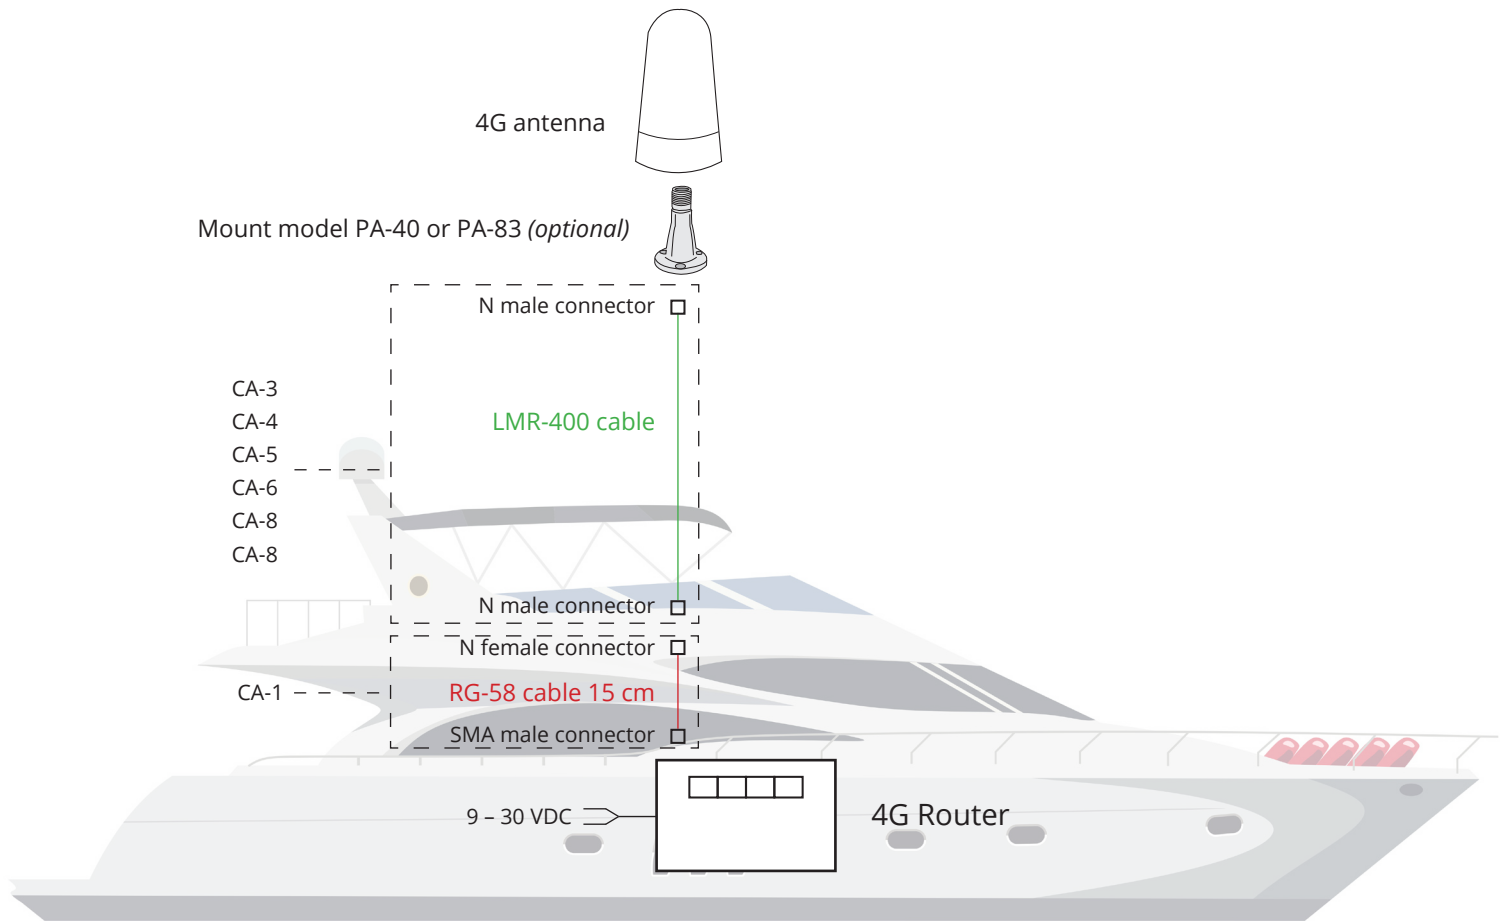

WiFi + 4G onBoard Installation scheme

Cable type LMR-400 with connector N male/N male of different lengths are also available. See table below for your reference.

Item	Description
CA-3	Cable type LMR-400 1 m N male/N male
CA-4	Cable type LMR-400 3 m N male/N male
CA-5	Cable type LMR-400 5 m N male/N male
CA-6	Cable type LMR-400 7 m N male/N male
CA-7	Cable type LMR-400 10 m N male/N male
CA-8	Cable type LMR-400 15 m N male/N male

WiFi onBoard Installation scheme

Cable type LMR-400 with connector N male/N male of different lengths are also available. See table below for your reference.

Item	Description
CA-3	Cable type LMR-400 1 m N male/N male
CA-4	Cable type LMR-400 3 m N male/N male
CA-5	Cable type LMR-400 5 m N male/N male
CA-6	Cable type LMR-400 7 m N male/N male
CA-7	Cable type LMR-400 10 m N male/N male
CA-8	Cable type LMR-400 15 m N male/N male

4G onBoard Installation scheme

Cable type LMR-400 with connector N male/N male of different lengths are also available. See table below for your reference.

Item	Description
CA-3	Cable type LMR-400 1 m N male/N male
CA-4	Cable type LMR-400 3 m N male/N male
CA-5	Cable type LMR-400 5 m N male/N male
CA-6	Cable type LMR-400 7 m N male/N male
CA-7	Cable type LMR-400 10 m N male/N male
CA-8	Cable type LMR-400 15 m N male/N male

4G onBoard Plus Installation scheme

Cable type LMR-400 with connector N male/N male of different lengths are also available. See table below for your reference.

Item	Description
CA-3	Cable type LMR-400 1 m N male/N male
CA-4	Cable type LMR-400 3 m N male/N male
CA-5	Cable type LMR-400 5 m N male/N male
CA-6	Cable type LMR-400 7 m N male/N male
CA-7	Cable type LMR-400 10 m N male/N male
CA-8	Cable type LMR-400 15 m N male/N male