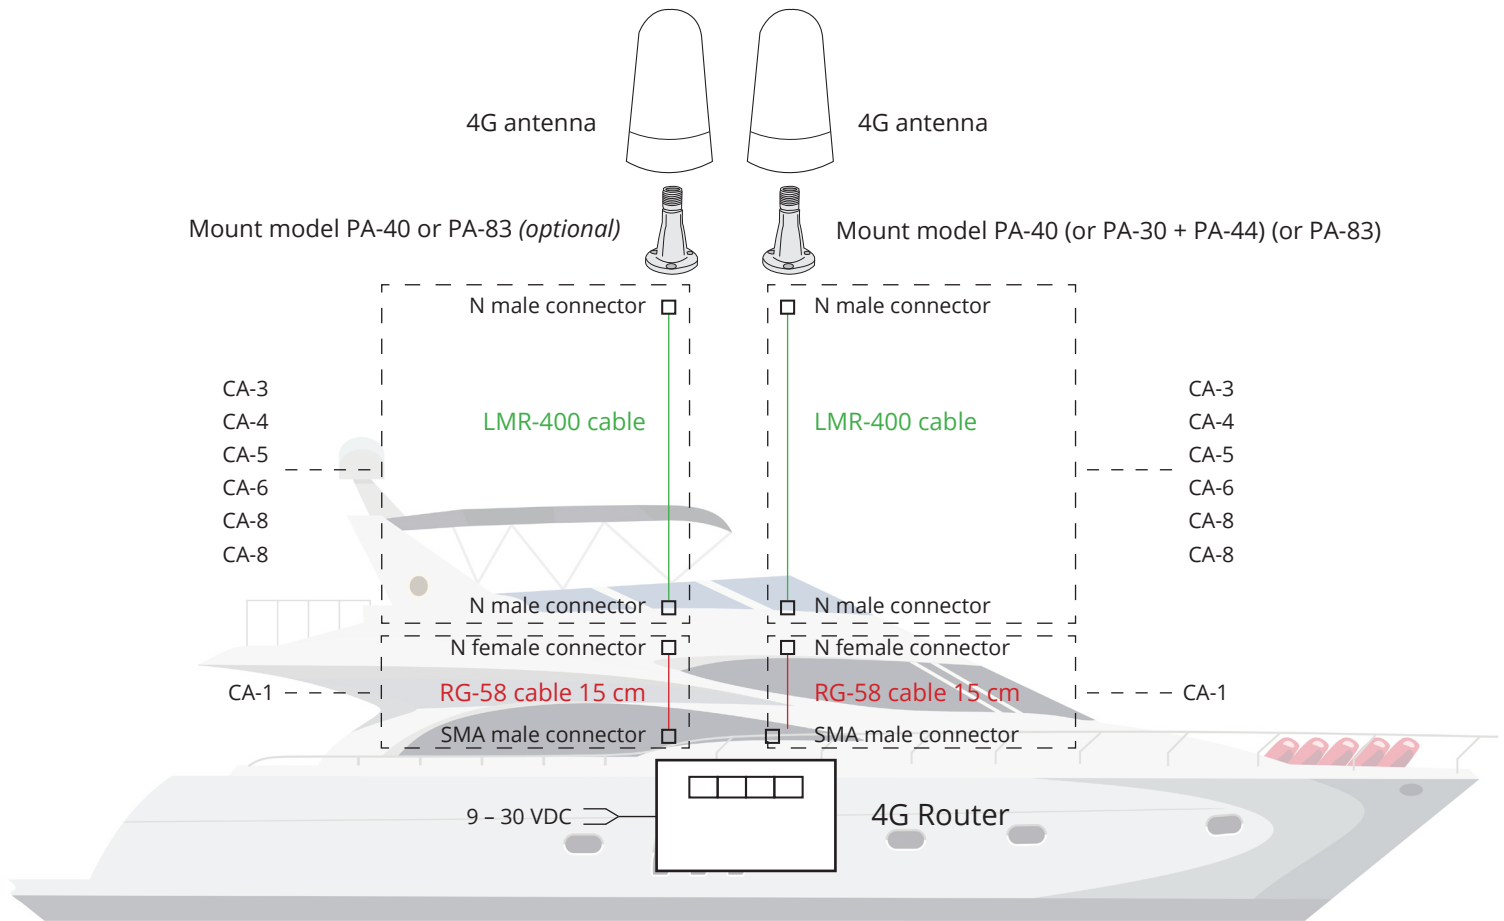

WiFi + 4G onBoard Installation scheme

Cable type LMR-400 with connector N male/N male of different lengths are also available. See table below for your reference.

Item	Description
CA-3	Cable type LMR-400 1 m N male/N male
CA-4	Cable type LMR-400 3 m N male/N male
CA-5	Cable type LMR-400 5 m N male/N male
CA-6	Cable type LMR-400 7 m N male/N male
CA-7	Cable type LMR-400 10 m N male/N male
CA-8	Cable type LMR-400 15 m N male/N male

WiFi onBoard Installation scheme

Cable type LMR-400 with connector N male/N male of different lengths are also available. See table below for your reference.

Item	Description
CA-3	Cable type LMR-400 1 m N male/N male
CA-4	Cable type LMR-400 3 m N male/N male
CA-5	Cable type LMR-400 5 m N male/N male
CA-6	Cable type LMR-400 7 m N male/N male
CA-7	Cable type LMR-400 10 m N male/N male
CA-8	Cable type LMR-400 15 m N male/N male

4G onBoard Installation scheme

Cable type LMR-400 with connector N male/N male of different lengths are also available. See table below for your reference.

Item	Description
CA-3	Cable type LMR-400 1 m N male/N male
CA-4	Cable type LMR-400 3 m N male/N male
CA-5	Cable type LMR-400 5 m N male/N male
CA-6	Cable type LMR-400 7 m N male/N male
CA-7	Cable type LMR-400 10 m N male/N male
CA-8	Cable type LMR-400 15 m N male/N male

4G onBoard Plus Installation scheme

Cable type LMR-400 with connector N male/N male of different lengths are also available. See table below for your reference.

Item	Description
CA-3	Cable type LMR-400 1 m N male/N male
CA-4	Cable type LMR-400 3 m N male/N male
CA-5	Cable type LMR-400 5 m N male/N male
CA-6	Cable type LMR-400 7 m N male/N male
CA-7	Cable type LMR-400 10 m N male/N male
CA-8	Cable type LMR-400 15 m N male/N male