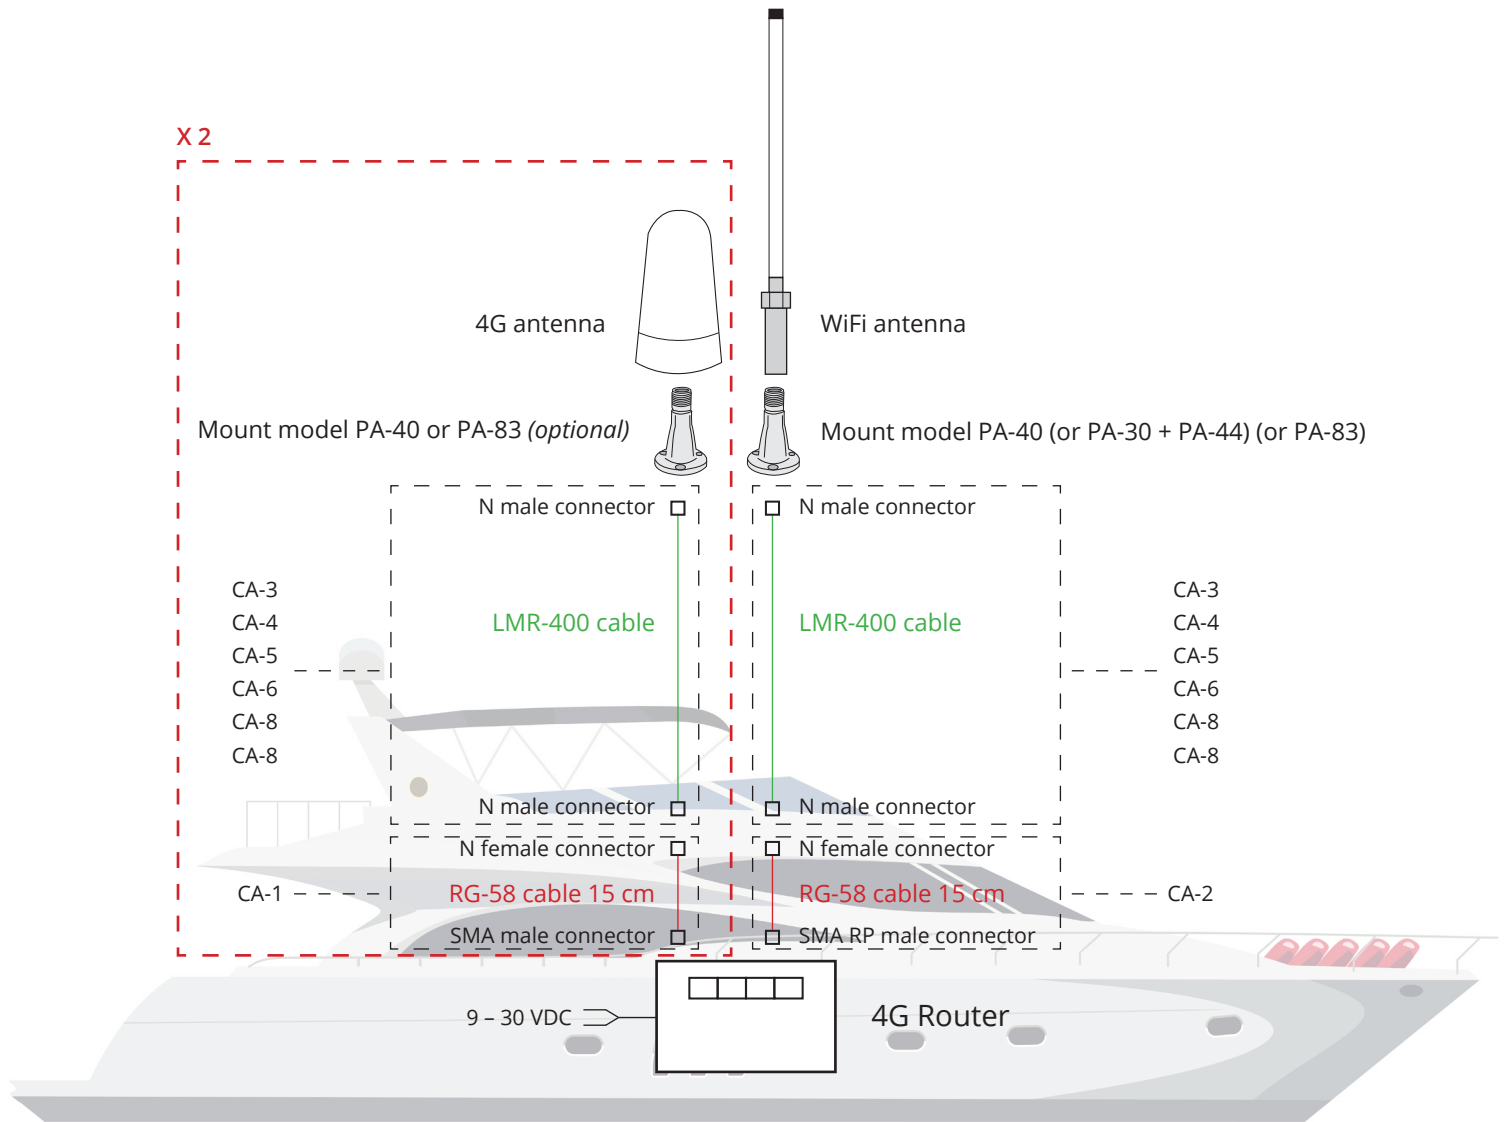

WiFi + 4G onBoard Plus Installation scheme

Cable type LMR-400 with connector N male/N male of different lengths are also available. See table below for your reference.

Item	Description
CA-3	Cable type LMR-400 1 m N male/N male
CA-4	Cable type LMR-400 3 m N male/N male
CA-5	Cable type LMR-400 5 m N male/N male
CA-6	Cable type LMR-400 7 m N male/N male
CA-7	Cable type LMR-400 10 m N male/N male
CA-8	Cable type LMR-400 15 m N male/N male